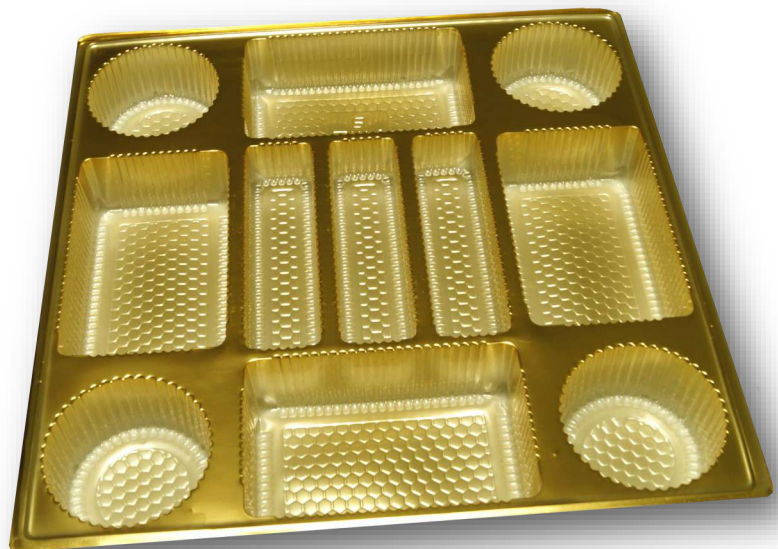

GOLD121

4 Laddoo—Plain Burfi

13 inches X 13 inches

GOLD122

4 Laddoo—3 Mithai

13 inches X 13 inches