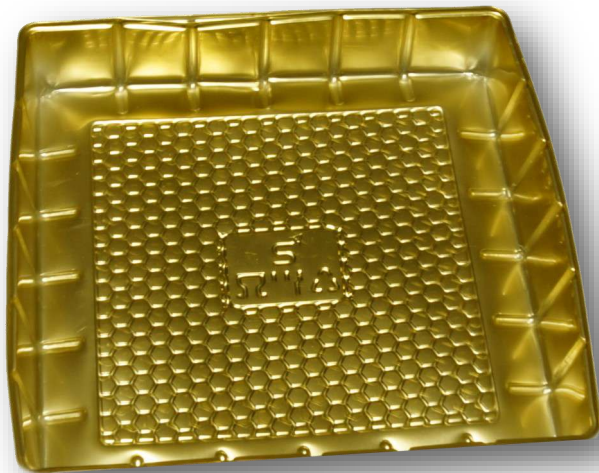

SWEETS TRAY

250 Gms Size

GOLD064

Plain Katora—250 Gms

165 mm X 165 mm

GOLD091

2 Katora 4 Line—250 Gms

165 mm X 165 mm