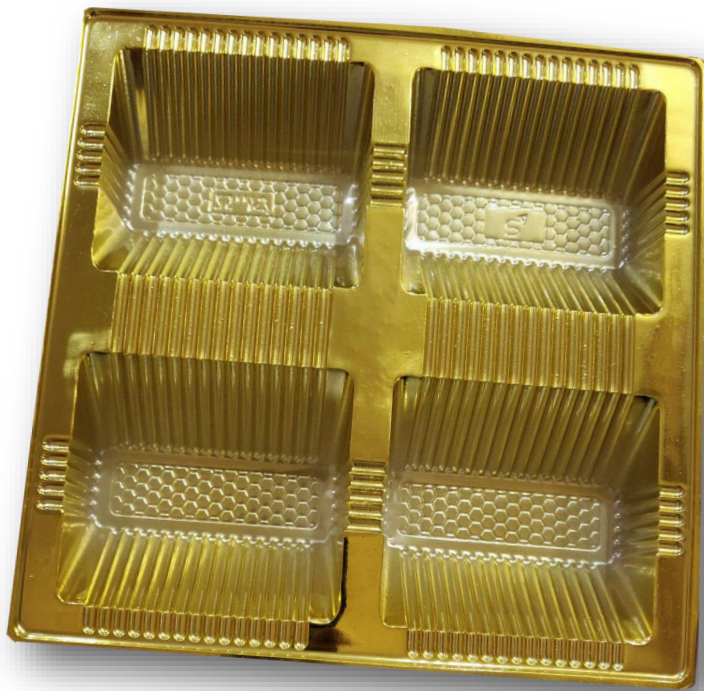

Jumbo 1

430 mm X 330 mm

JUMBO002

Jumbo 2

430 mm X 330

DRY FRUIT TRAY

GOLD129

Dry Fruit Tray—1